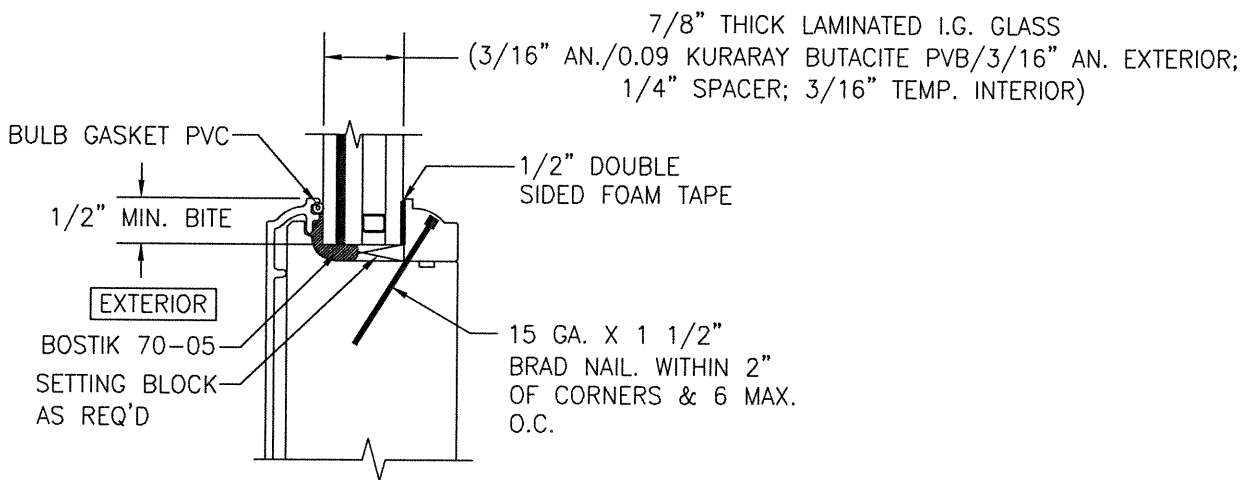

PELLA CORPORATION

102 MAIN STREET
PELLA, IA 50219
641-621-1000

PELLA ARCHITECT OUT-SWING IMPACT ALUMINUM CLAD DOOR

GLAZING DETAIL
(OPTION "B")